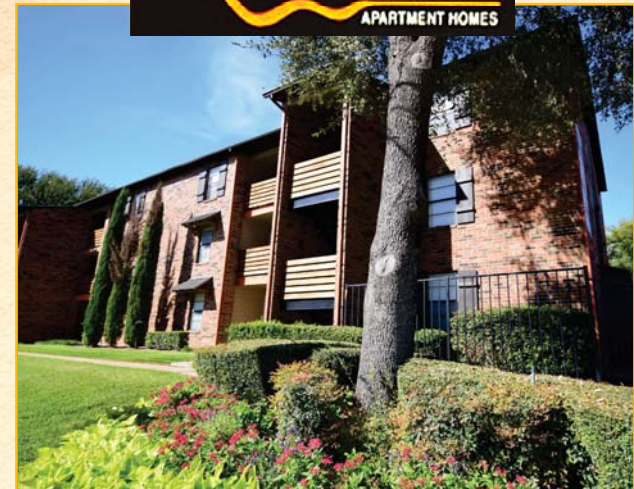

2505 Thomason Circle
Arlington, TX 76006