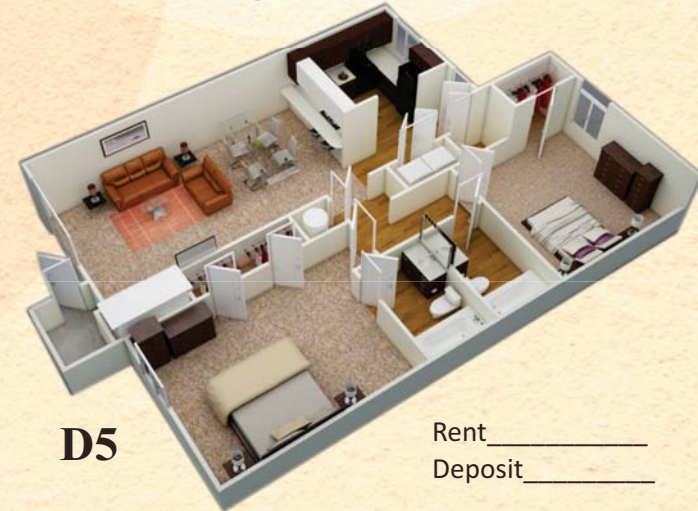

Apartment Features

- Private Balcony
- Cable Ready
- Ceiling Fans
- Fireplace
- New / Renovated Interior
- Oversized Closets
- Washer & Dryer Connections
- Washer & Dryer in Unit*
- Fully Upgraded Apartment Homes
- 24-hour Maintenance Emergency Service

C3

Rent _____
Deposit _____

2 Bdrm / 1 Bath 884 Sq. Ft.*

D1

Rent _____
Deposit _____

*All square footage is approximate

2 Bdrm / 2 Bath 990 Sq. Ft.*

D3

Rent _____
Deposit _____

D5

Rent _____
Deposit _____

2 Bdrm / 1 Bath 990 Sq. Ft.*2

(817) 640-1915

BrooksideApts.net

CONTEMPORARY APARTMENTS